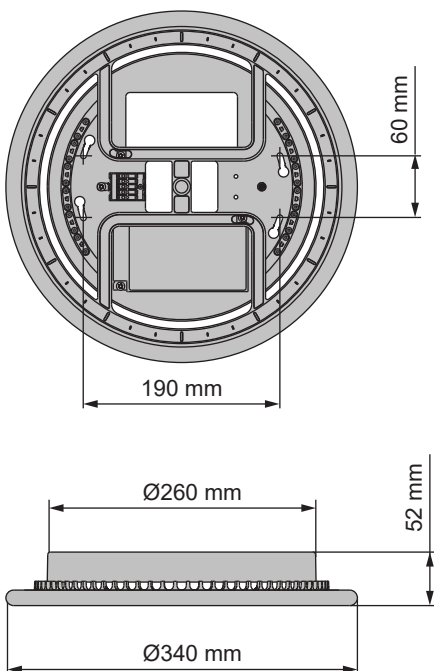

Kompas Ceiling Base Ø340 350mA / 500mA 50W 1-10V / DALI

135709XX_135710XX_135712XX_135713XX

1 REMOVE COVER AND MOUNT ON CEILING

220-230V
50-60Hz
N ⊕ L

SCREWS NOT INCLUDED

max
Ø5.5 mm

max
Ø9.5 mm

2 CONNECT PRIMARY WIRES

Kompas Ceiling Base Ø340 350mA / 500mA 50W 1-10V / DALI

135709XX_135710XX_135712XX_135713XX

3 CHECK MAX FIXTURES TOTAL \ LED OUTPUT		350mA		500mA	
Fixture for Kompas	Extra	Max Fixtures Total	Max Fixtures Per LED Output In Series	Max Fixtures Total	Max Fixtures Per LED Output In Series
		MONOCOLOR			
Marbul Susp Fix		6	3	4	2
Marbul Susp Adj					
Minude		6	3	4	2
Placebo Down/Up	+ optional shade	6	3	not compatible	
Placebo Up		6	3	use 350mA version	
Smart Ball 82	+ Smart 82	6	3	4	2
	+ Smart 82 Adjustable				
Smart Ball 115	+ Smart 115	2	1	2	1
	+ Smart 115 Adj	6	3	4	2
Smart Tubed Suspension 48 GE	+ Smart 48	12	6	12	6
	+ Smart 48+	12	6	10	5
Smart Tubed Suspension 82 large GE	+ Smart 82	6	3	4	2
	+ Smart 82 Adj				
Smart Tubed Suspension 82 XL GE	+ Smart 82	6	3	4	2
	+ Smart 82 Adj				
Smart Tubed Suspension 115 GE	+ Smart 115	2	1	2	1
	+ Smart 115 Adj	6	3	4	2
WARM DIM					
Marbul Susp Fix Warm Dim		2	1	not compatible use 350mA version	
Marbul Susp Adj Warm Dim					
Placebo Down Warm Dim	+ optional shade	4	2		
Placebo Up Warm Dim					
Smart Ball 82	+ Smart 82 Warm Dim	6	3		
	+ Smart 82 Adj Warm Dim				
Smart Ball 115	+ Smart 115 Adj Warm Dim	2	1		
Smart Tubed Suspension 48 GE	+ Smart 48 Warm Dim	-	-		
Smart Tubed Suspension 82 large GE	+ Smart 82 Warm Dim	6	3		
	+ Smart 82 Adj Warm Dim				
Smart Tubed Suspension 82 XL GE	+ Smart 82 Warm Dim	6	3		
	+ Smart 82 Adj Warm Dim				
Smart Tubed Suspension 115 GE	+ Smart 115 Adj Warm Dim	2	1		

Kompas Ceiling Base Ø340 350mA / 500mA 50W 1-10V / DALI

135709XX_135710XX_135712XX_135713XX

5 CONNECT SECONDARY WIRES - SERIAL CONNECTION

6 CLOSE COVER

7 FINISHED