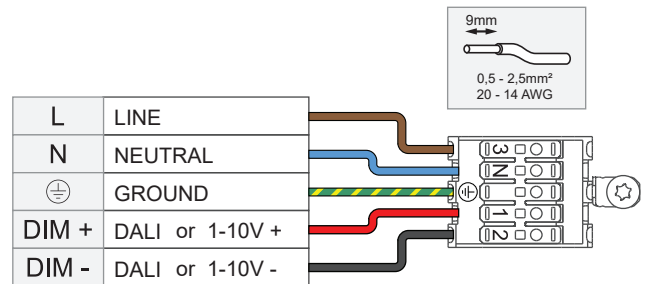

Kompas Ceiling Base Ø340 350mA / 500mA 50W 1-10V / DALI

135709XX_135710XX_135712XX_135713XX

1 REMOVE COVER AND MOUNT ON CEILING

220-230V
50-60Hz
N ⊕ L

SCREWS NOT INCLUDED

max
Ø5.5 mm

max
Ø9.5 mm

2 CONNECT PRIMARY WIRES

Kompas Ceiling Base Ø340 350mA / 500mA 50W 1-10V / DALI

135709XX_135710XX_135712XX_135713XX

3 CHECK MAX FIXTURES TOTAL \ LED OUTPUT		350mA		500mA	
Fixture for Kompas	Extra	Max Fixtures Total	Max Fixtures Per LED Output In Series	Max Fixtures Total	Max Fixtures Per LED Output In Series
		MONOCOLOR			
Marbul Susp Fix		6	3	4	2
Marbul Susp Adj					
Minude		6	3	4	2
Placebo Down/Up	+ optional shade	6	3	not compatible	
Placebo Up		6	3	use 350mA version	
Smart Ball 82	+ Smart 82	6	3	4	2
	+ Smart 82 Adjustable				
Smart Ball 115	+ Smart 115	2	1	2	1
	+ Smart 115 Adj	6	3	4	2
Smart Tubed Suspension 48 GE	+ Smart 48	12	6	12	6
	+ Smart 48+	12	6	10	5
Smart Tubed Suspension 82 large GE	+ Smart 82	6	3	4	2
	+ Smart 82 Adj				
Smart Tubed Suspension 82 XL GE	+ Smart 82	6	3	4	2
	+ Smart 82 Adj				
Smart Tubed Suspension 115 GE	+ Smart 115	2	1	2	1
	+ Smart 115 Adj	6	3	4	2
WARM DIM					
Marbul Susp Fix Warm Dim		2	1	not compatible use 350mA version	
Marbul Susp Adj Warm Dim					
Placebo Down Warm Dim	+ optional shade	4	2		
Placebo Up Warm Dim					
Smart Ball 82	+ Smart 82 Warm Dim	6	3		
	+ Smart 82 Adj Warm Dim				
Smart Ball 115	+ Smart 115 Adj Warm Dim	2	1		
Smart Tubed Suspension 48 GE	+ Smart 48 Warm Dim	-	-		
Smart Tubed Suspension 82 large GE	+ Smart 82 Warm Dim	6	3		
	+ Smart 82 Adj Warm Dim				
Smart Tubed Suspension 82 XL GE	+ Smart 82 Warm Dim	6	3		
	+ Smart 82 Adj Warm Dim				
Smart Tubed Suspension 115 GE	+ Smart 115 Adj Warm Dim	2	1		

Kompas Ceiling Base Ø340 350mA / 500mA 50W 1-10V / DALI

135709XX_135710XX_135712XX_135713XX

5 CONNECT SECONDARY WIRES - SERIAL CONNECTION

6 CLOSE COVER

7 FINISHED