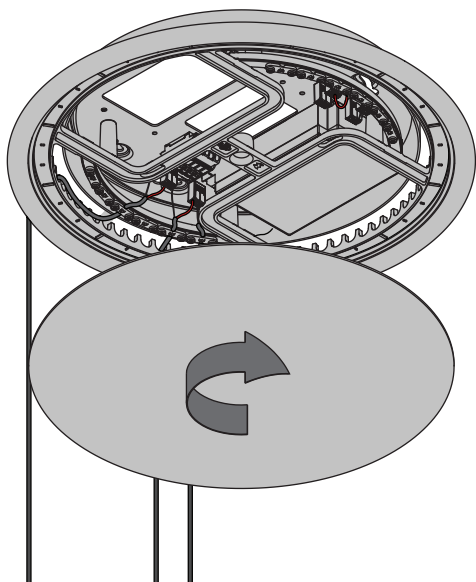

Kompas Ceiling Base Ø340 350mA / 500mA 50W 1-10V / DALI

135709XX_135710XX_135712XX_135713XX

1 REMOVE COVER AND MOUNT ON CEILING

220-230V
50-60Hz
N ⊕ L

SCREWS NOT INCLUDED

max
Ø5.5 mm

max
Ø9.5 mm

2 CONNECT PRIMARY WIRES

Kompas Ceiling Base Ø340 350mA / 500mA 50W 1-10V / DALI

135709XX_135710XX_135712XX_135713XX

3 CHECK MAX FIXTURES TOTAL \ LED OUTPUT		350mA		500mA	
Fixture for Kompas	Extra	Max Fixtures Total	Max Fixtures Per LED Output In Series	Max Fixtures Total	Max Fixtures Per LED Output In Series
		MONOCOLOR			
Marbul Susp Fix		6	3	4	2
Marbul Susp Adj					
Minude		6	3	4	2
Placebo Down/Up	+ optional shade	6	3	not compatible	
Placebo Up		6	3	use 350mA version	
Smart Ball 82	+ Smart 82	6	3	4	2
	+ Smart 82 Adjustable				
Smart Ball 115	+ Smart 115	2	1	2	1
	+ Smart 115 Adj	6	3	4	2
Smart Tubed Suspension 48 GE	+ Smart 48	12	6	12	6
	+ Smart 48+	12	6	10	5
Smart Tubed Suspension 82 large GE	+ Smart 82	6	3	4	2
	+ Smart 82 Adj				
Smart Tubed Suspension 82 XL GE	+ Smart 82	6	3	4	2
	+ Smart 82 Adj				
Smart Tubed Suspension 115 GE	+ Smart 115	2	1	2	1
	+ Smart 115 Adj	6	3	4	2
WARM DIM					
Marbul Susp Fix Warm Dim		2	1	not compatible use 350mA version	
Marbul Susp Adj Warm Dim					
Placebo Down Warm Dim	+ optional shade	4	2		
Placebo Up Warm Dim					
Smart Ball 82	+ Smart 82 Warm Dim	6	3		
	+ Smart 82 Adj Warm Dim				
Smart Ball 115	+ Smart 115 Adj Warm Dim	2	1		
Smart Tubed Suspension 48 GE	+ Smart 48 Warm Dim	-	-		
Smart Tubed Suspension 82 large GE	+ Smart 82 Warm Dim	6	3		
	+ Smart 82 Adj Warm Dim				
Smart Tubed Suspension 82 XL GE	+ Smart 82 Warm Dim	6	3		
	+ Smart 82 Adj Warm Dim				
Smart Tubed Suspension 115 GE	+ Smart 115 Adj Warm Dim	2	1		

Kompas Ceiling Base Ø340 350mA / 500mA 50W 1-10V / DALI

135709XX_135710XX_135712XX_135713XX

5 CONNECT SECONDARY WIRES - SERIAL CONNECTION

6 CLOSE COVER

7 FINISHED