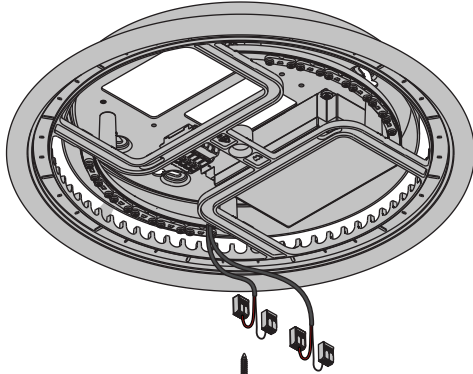

Kompas Ceiling Base Ø340 350mA / 500mA 50W 1-10V / DALI

135709XX_135710XX_135712XX_135713XX

1 REMOVE COVER AND MOUNT ON CEILING

220-230V
50-60Hz
N ⊕ L

SCREWS NOT INCLUDED

max
Ø5.5 mm

max
Ø9.5 mm

2 CONNECT PRIMARY WIRES

Kompas Ceiling Base Ø340 350mA / 500mA 50W 1-10V / DALI

135709XX_135710XX_135712XX_135713XX

3 CHECK MAX FIXTURES TOTAL \ LED OUTPUT		350mA		500mA	
Fixture for Kompas	Extra	Max Fixtures Total	Max Fixtures Per LED Output In Series	Max Fixtures Total	Max Fixtures Per LED Output In Series
		MONOCOLOR			
Marbul Susp Fix		6	3	4	2
Marbul Susp Adj					
Minude		6	3	4	2
Placebo Down/Up	+ optional shade	6	3	not compatible	
Placebo Up		6	3	use 350mA version	
Smart Ball 82	+ Smart 82	6	3	4	2
	+ Smart 82 Adjustable				
Smart Ball 115	+ Smart 115	2	1	2	1
	+ Smart 115 Adj	6	3	4	2
Smart Tubed Suspension 48 GE	+ Smart 48	12	6	12	6
	+ Smart 48+	12	6	10	5
Smart Tubed Suspension 82 large GE	+ Smart 82	6	3	4	2
	+ Smart 82 Adj				
Smart Tubed Suspension 82 XL GE	+ Smart 82	6	3	4	2
	+ Smart 82 Adj				
Smart Tubed Suspension 115 GE	+ Smart 115	2	1	2	1
	+ Smart 115 Adj	6	3	4	2
WARM DIM					
Marbul Susp Fix Warm Dim		2	1	not compatible use 350mA version	
Marbul Susp Adj Warm Dim					
Placebo Down Warm Dim	+ optional shade	4	2		
Placebo Up Warm Dim					
Smart Ball 82	+ Smart 82 Warm Dim	6	3		
	+ Smart 82 Adj Warm Dim				
Smart Ball 115	+ Smart 115 Adj Warm Dim	2	1		
Smart Tubed Suspension 48 GE	+ Smart 48 Warm Dim	-	-		
Smart Tubed Suspension 82 large GE	+ Smart 82 Warm Dim	6	3		
	+ Smart 82 Adj Warm Dim				
Smart Tubed Suspension 82 XL GE	+ Smart 82 Warm Dim	6	3		
	+ Smart 82 Adj Warm Dim				
Smart Tubed Suspension 115 GE	+ Smart 115 Adj Warm Dim	2	1		

Kompas Ceiling Base Ø340 350mA / 500mA 50W 1-10V / DALI

135709XX_135710XX_135712XX_135713XX

5 CONNECT SECONDARY WIRES - SERIAL CONNECTION

6 CLOSE COVER

7 FINISHED