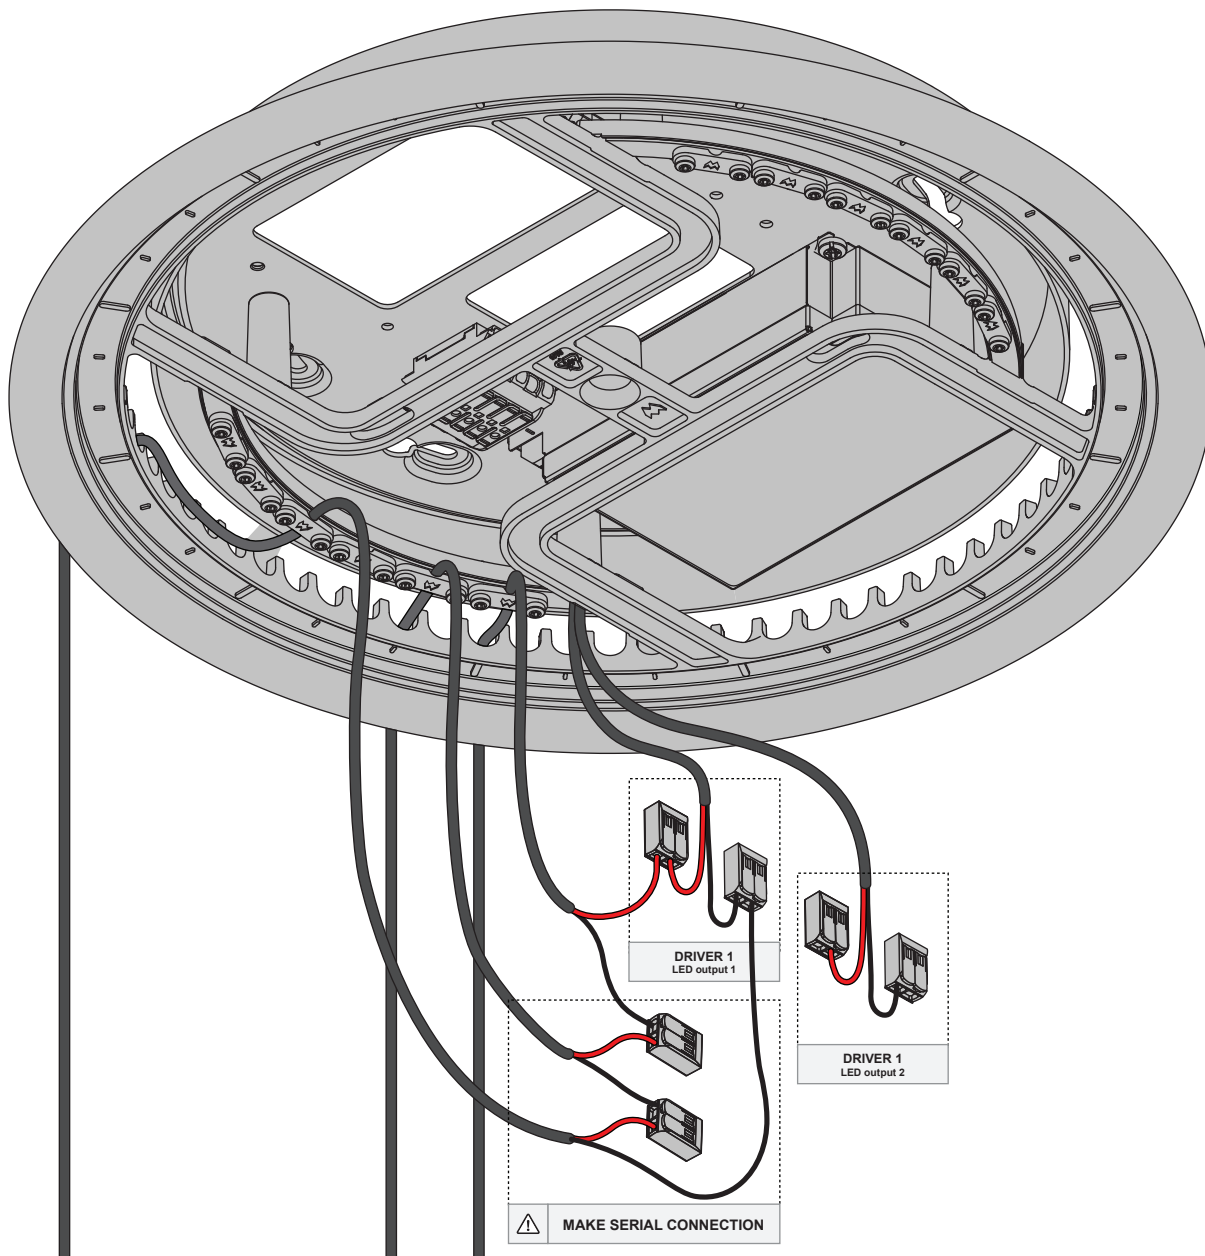

Kompas Ceiling Base Ø340 350mA / 500mA 50W 1-10V / DALI

135709XX_135710XX_135712XX_135713XX

1 REMOVE COVER AND MOUNT ON CEILING

220-230V
50-60Hz
N ⊕ L

SCREWS NOT INCLUDED

max
Ø5.5 mm

max
Ø9.5 mm

2 CONNECT PRIMARY WIRES

Kompas Ceiling Base Ø340 350mA / 500mA 50W 1-10V / DALI

135709XX_135710XX_135712XX_135713XX

3 CHECK MAX FIXTURES TOTAL \ LED OUTPUT		350mA		500mA	
Fixture for Kompas	Extra	Max Fixtures Total	Max Fixtures Per LED Output In Series	Max Fixtures Total	Max Fixtures Per LED Output In Series
		MONOCOLOR			
Marbul Susp Fix		6	3	4	2
Marbul Susp Adj					
Minude		6	3	4	2
Placebo Down/Up	+ optional shade	6	3	not compatible	
Placebo Up		6	3	use 350mA version	
Smart Ball 82	+ Smart 82	6	3	4	2
	+ Smart 82 Adjustable				
Smart Ball 115	+ Smart 115	2	1	2	1
	+ Smart 115 Adj	6	3	4	2
Smart Tubed Suspension 48 GE	+ Smart 48	12	6	12	6
	+ Smart 48+	12	6	10	5
Smart Tubed Suspension 82 large GE	+ Smart 82	6	3	4	2
	+ Smart 82 Adj				
Smart Tubed Suspension 82 XL GE	+ Smart 82	6	3	4	2
	+ Smart 82 Adj				
Smart Tubed Suspension 115 GE	+ Smart 115	2	1	2	1
	+ Smart 115 Adj	6	3	4	2
WARM DIM					
Marbul Susp Fix Warm Dim		2	1	not compatible use 350mA version	
Marbul Susp Adj Warm Dim					
Placebo Down Warm Dim	+ optional shade	4	2		
Placebo Up Warm Dim					
Smart Ball 82	+ Smart 82 Warm Dim	6	3		
	+ Smart 82 Adj Warm Dim				
Smart Ball 115	+ Smart 115 Adj Warm Dim	2	1		
Smart Tubed Suspension 48 GE	+ Smart 48 Warm Dim	-	-		
Smart Tubed Suspension 82 large GE	+ Smart 82 Warm Dim	6	3		
	+ Smart 82 Adj Warm Dim				
Smart Tubed Suspension 82 XL GE	+ Smart 82 Warm Dim	6	3		
	+ Smart 82 Adj Warm Dim				
Smart Tubed Suspension 115 GE	+ Smart 115 Adj Warm Dim	2	1		

Kompas Ceiling Base Ø340 350mA / 500mA 50W 1-10V / DALI

135709XX_135710XX_135712XX_135713XX

5 CONNECT SECONDARY WIRES - SERIAL CONNECTION

6 CLOSE COVER

7 FINISHED