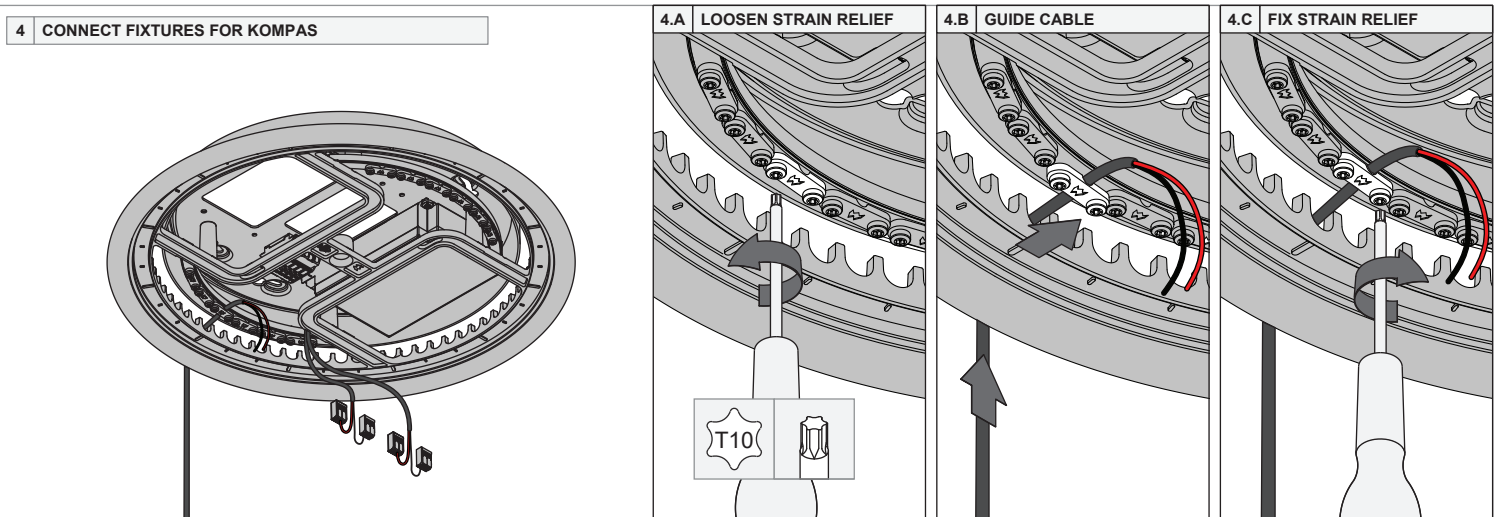

Kompas Ceiling Base Ø340 350mA / 500mA 50W 1-10V / DALI

135709XX_135710XX_135712XX_135713XX

1 REMOVE COVER AND MOUNT ON CEILING

220-230V
50-60Hz
N ⊕ L

SCREWS NOT INCLUDED

max
Ø5.5 mm

max
Ø9.5 mm

2 CONNECT PRIMARY WIRES

Kompas Ceiling Base Ø340 350mA / 500mA 50W 1-10V / DALI

135709XX_135710XX_135712XX_135713XX

3 CHECK MAX FIXTURES TOTAL \ LED OUTPUT		350mA		500mA	
Fixture for Kompas	Extra	Max Fixtures Total	Max Fixtures Per LED Output In Series	Max Fixtures Total	Max Fixtures Per LED Output In Series
		MONOCOLOR			
Marbul Susp Fix		6	3	4	2
Marbul Susp Adj					
Minude		6	3	4	2
Placebo Down/Up	+ optional shade	6	3	not compatible	
Placebo Up		6	3	use 350mA version	
Smart Ball 82	+ Smart 82	6	3	4	2
	+ Smart 82 Adjustable				
Smart Ball 115	+ Smart 115	2	1	2	1
	+ Smart 115 Adj	6	3	4	2
Smart Tubed Suspension 48 GE	+ Smart 48	12	6	12	6
	+ Smart 48+	12	6	10	5
Smart Tubed Suspension 82 large GE	+ Smart 82	6	3	4	2
	+ Smart 82 Adj				
Smart Tubed Suspension 82 XL GE	+ Smart 82	6	3	4	2
	+ Smart 82 Adj				
Smart Tubed Suspension 115 GE	+ Smart 115	2	1	2	1
	+ Smart 115 Adj	6	3	4	2
WARM DIM					
Marbul Susp Fix Warm Dim		2	1	not compatible use 350mA version	
Marbul Susp Adj Warm Dim					
Placebo Down Warm Dim	+ optional shade	4	2		
Placebo Up Warm Dim					
Smart Ball 82	+ Smart 82 Warm Dim	6	3		
	+ Smart 82 Adj Warm Dim				
Smart Ball 115	+ Smart 115 Adj Warm Dim	2	1		
Smart Tubed Suspension 48 GE	+ Smart 48 Warm Dim	-	-		
Smart Tubed Suspension 82 large GE	+ Smart 82 Warm Dim	6	3		
	+ Smart 82 Adj Warm Dim				
Smart Tubed Suspension 82 XL GE	+ Smart 82 Warm Dim	6	3		
	+ Smart 82 Adj Warm Dim				
Smart Tubed Suspension 115 GE	+ Smart 115 Adj Warm Dim	2	1		

Kompas Ceiling Base Ø340 350mA / 500mA 50W 1-10V / DALI

135709XX_135710XX_135712XX_135713XX

5 CONNECT SECONDARY WIRES - SERIAL CONNECTION

6 CLOSE COVER

7 FINISHED