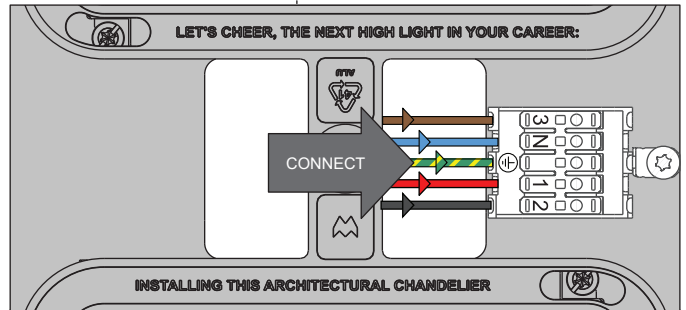

Kompas Ceiling Base Ø340 350mA / 500mA 50W 1-10V / DALI

135709XX_135710XX_135712XX_135713XX

1 REMOVE COVER AND MOUNT ON CEILING

220-230V
50-60Hz
N ⊕ L

SCREWS NOT INCLUDED

max
Ø5.5 mm

max
Ø9.5 mm

2 CONNECT PRIMARY WIRES

Kompas Ceiling Base Ø340 350mA / 500mA 50W 1-10V / DALI

135709XX_135710XX_135712XX_135713XX

3 CHECK MAX FIXTURES TOTAL \ LED OUTPUT		350mA		500mA	
Fixture for Kompas	Extra	Max Fixtures Total	Max Fixtures Per LED Output In Series	Max Fixtures Total	Max Fixtures Per LED Output In Series
		MONOCOLOR			
Marbul Susp Fix		6	3	4	2
Marbul Susp Adj					
Minude		6	3	4	2
Placebo Down/Up	+ optional shade	6	3	not compatible	
Placebo Up		6	3	use 350mA version	
Smart Ball 82	+ Smart 82	6	3	4	2
	+ Smart 82 Adjustable				
Smart Ball 115	+ Smart 115	2	1	2	1
	+ Smart 115 Adj	6	3	4	2
Smart Tubed Suspension 48 GE	+ Smart 48	12	6	12	6
	+ Smart 48+	12	6	10	5
Smart Tubed Suspension 82 large GE	+ Smart 82	6	3	4	2
	+ Smart 82 Adj				
Smart Tubed Suspension 82 XL GE	+ Smart 82	6	3	4	2
	+ Smart 82 Adj				
Smart Tubed Suspension 115 GE	+ Smart 115	2	1	2	1
	+ Smart 115 Adj	6	3	4	2
WARM DIM					
Marbul Susp Fix Warm Dim		2	1	not compatible use 350mA version	
Marbul Susp Adj Warm Dim					
Placebo Down Warm Dim	+ optional shade	4	2		
Placebo Up Warm Dim					
Smart Ball 82	+ Smart 82 Warm Dim	6	3		
	+ Smart 82 Adj Warm Dim				
Smart Ball 115	+ Smart 115 Adj Warm Dim	2	1		
Smart Tubed Suspension 48 GE	+ Smart 48 Warm Dim	-	-		
Smart Tubed Suspension 82 large GE	+ Smart 82 Warm Dim	6	3		
	+ Smart 82 Adj Warm Dim				
Smart Tubed Suspension 82 XL GE	+ Smart 82 Warm Dim	6	3		
	+ Smart 82 Adj Warm Dim				
Smart Tubed Suspension 115 GE	+ Smart 115 Adj Warm Dim	2	1		