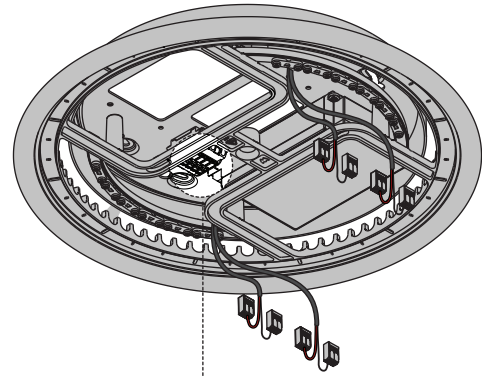

Kompas Ceiling Base Ø340 350mA / 500mA 50W 1-10V / DALI

135709XX_135710XX_135712XX_135713XX

1 REMOVE COVER AND MOUNT ON CEILING

220-230V
50-60Hz
N ⊕ L

SCREWS NOT INCLUDED

max
Ø5.5 mm

max
Ø9.5 mm

2 CONNECT PRIMARY WIRES

Kompas Ceiling Base Ø340 350mA / 500mA 50W 1-10V / DALI

135709XX_135710XX_135712XX_135713XX

3 CHECK MAX FIXTURES TOTAL \ LED OUTPUT		350mA		500mA	
Fixture for Kompas	Extra	Max Fixtures Total	Max Fixtures Per LED Output In Series	Max Fixtures Total	Max Fixtures Per LED Output In Series
		MONOCOLOR			
Marbul Susp Fix		6	3	4	2
Marbul Susp Adj					
Minude		6	3	4	2
Placebo Down/Up	+ optional shade	6	3	not compatible	
Placebo Up		6	3	use 350mA version	
Smart Ball 82	+ Smart 82	6	3	4	2
	+ Smart 82 Adjustable				
Smart Ball 115	+ Smart 115	2	1	2	1
	+ Smart 115 Adj	6	3	4	2
Smart Tubed Suspension 48 GE	+ Smart 48	12	6	12	6
	+ Smart 48+	12	6	10	5
Smart Tubed Suspension 82 large GE	+ Smart 82	6	3	4	2
	+ Smart 82 Adj				
Smart Tubed Suspension 82 XL GE	+ Smart 82	6	3	4	2
	+ Smart 82 Adj				
Smart Tubed Suspension 115 GE	+ Smart 115	2	1	2	1
	+ Smart 115 Adj	6	3	4	2
WARM DIM					
Marbul Susp Fix Warm Dim		2	1	not compatible use 350mA version	
Marbul Susp Adj Warm Dim					
Placebo Down Warm Dim	+ optional shade	4	2		
Placebo Up Warm Dim					
Smart Ball 82	+ Smart 82 Warm Dim	6	3		
	+ Smart 82 Adj Warm Dim				
Smart Ball 115	+ Smart 115 Adj Warm Dim	2	1		
Smart Tubed Suspension 48 GE	+ Smart 48 Warm Dim	-	-		
Smart Tubed Suspension 82 large GE	+ Smart 82 Warm Dim	6	3		
	+ Smart 82 Adj Warm Dim				
Smart Tubed Suspension 82 XL GE	+ Smart 82 Warm Dim	6	3		
	+ Smart 82 Adj Warm Dim				
Smart Tubed Suspension 115 GE	+ Smart 115 Adj Warm Dim	2	1		

Kompas Ceiling Base Ø340 350mA / 500mA 50W 1-10V / DALI

135709XX_135710XX_135712XX_135713XX

5 CONNECT SECONDARY WIRES - SERIAL CONNECTION

6 CLOSE COVER

7 FINISHED