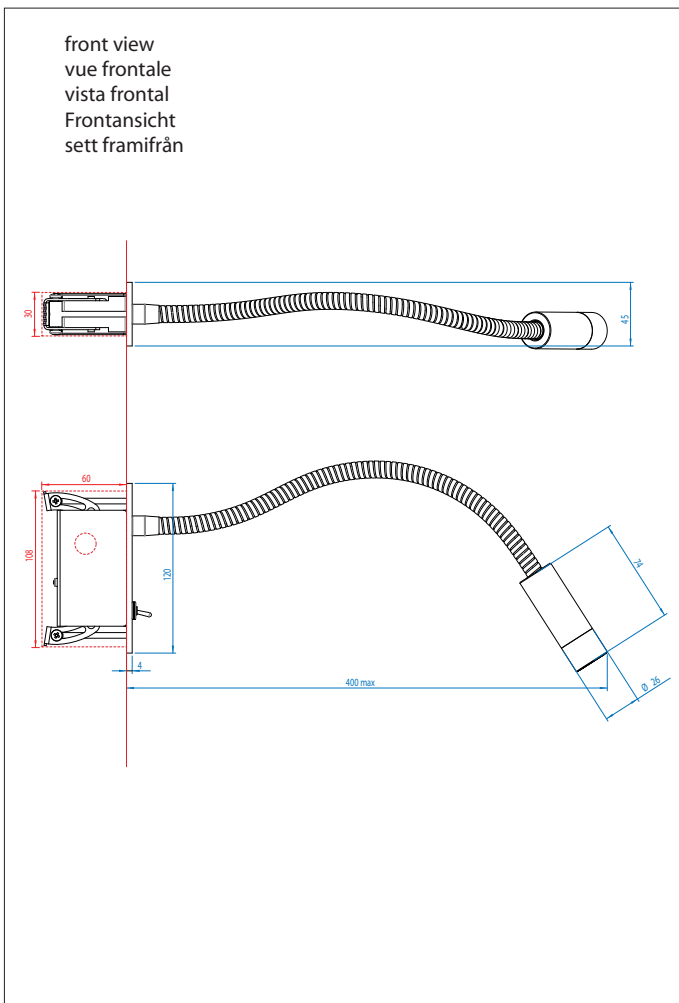

7052 Leo switched

108 x 30 x 60mm

1 x 3w LED		incl.
------------	--	-------

3000K	Luxeon LED
-------	------------

LED Driver		incl.
------------	--	-------

Zone	3
------	----------

Astro Lighting Ltd.
G2 River Way, Harlow
CM20 2DP, Great Britain