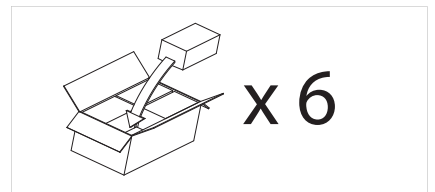

7052 Leo switched

108 x 30 x 60mm

1 x 3w LED		incl.
------------	--	-------

3000K	Luxeon LED
-------	------------

LED Driver		incl.
------------	--	-------

Zone	3
------	----------

Astro Lighting Ltd.
G2 River Way, Harlow
CM20 2DP, Great Britain