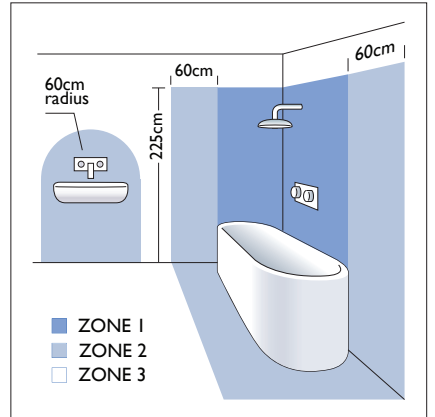

7052 Leo switched

108 x 30 x 60mm

1 x 3w LED		incl.
------------	--	-------

3000K	Luxeon LED
-------	------------

LED Driver		incl.
------------	--	-------

Zone	3
------	----------

Astro Lighting Ltd.
G2 River Way, Harlow
CM20 2DP, Great Britain