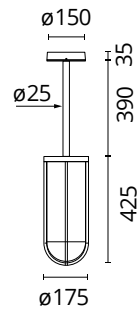

## In Vitro Rod 2 NEW

Designed by Philippe Starck

13W - 799lm - 2700K - CRI> 80 - Beam° 111

Rod installation. Light source is included. Power supply ON/OFF or dimmable 220-240V is integrated within the ceiling base. Length: 390 mm.

### Main specifications

EAN	8059607736869
Mounting	Suspension
Environments	Outdoor wet location
LED type	Edge Lighting
Number of heads	1
Power (W)	13
System power (W)	13
System flux (lm)	799

### Physical

Colour	Forest Green
Orientation	Fixed
Net weight (kg)	4.5
Package height (mm)	270
Package width (mm)	270
Package length (mm)	960
Package volume (m3)	0.08