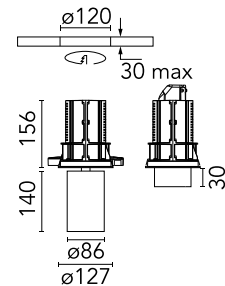

FLOS

09.4914.14A Black

UT Downlight Trim Ø 86 Non Dimmable

Designed by FLOS Architectural, 2017

Recessed luminaire with LED light source. 220-240V, 50-60Hz remote power supply included.

Are you a professional and your project needs consulting and support?

Physical

Colour	Black
Trim	No
Orientation	Adjustable
Rotation (°)	360
Longitudinal tilting (°)	90
Recessed depth (mm)	176
Net weight (kg)	0.94
IP internal	20
IP external	20

Download

[Mounting instructions](#)  PDF