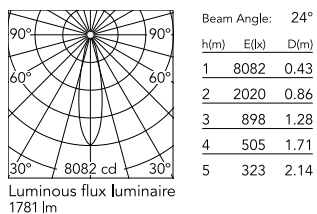

Physical

Colour	Black
Trim	No
Orientation	Adjustable
Rotation (°)	360
Longitudinal tilting (°)	90
Recessed depth (mm)	176
Net weight (kg)	0.94
IP internal	20
IP external	20

Download

[Mounting instructions](#)  PDF

Photometric Files

[LDT / IES](#)  ZIP

Technical Drawings

[2D](#)  ZIP

[3D](#)  ZIP

[Bim](#)  ZIP

Schematic light drawing

Photometric