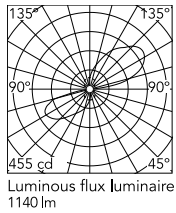

Schematic light drawing

Photometric

Lighting type	Indirect, Direct
Light distribution	Asymmetric
CCT (K)	4000
CRI>	80

Electrical

Insulation class	I
Frequency (Hz)	50-60
Main voltage (Vac)	220-240
Driver	Integrated
Dimmable	Yes
Dimming type	Non Dimmable
Emergency type	No

Ecodesign and Energy Labelling

This product contains a light source of energy efficiency class D

Replaceable (LED only) light source by a professional

Replaceable control gear by a professional