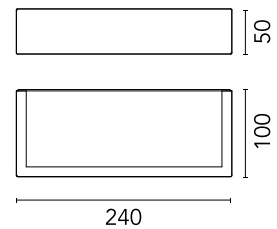

FLOS

F015F44A001 White

Mile Wall 2 Washer Down + Asymmetric Up

NEW

Designed by Antonio Citterio

LED - Power LED - 12W - 489+651lm - 4000K - CRI> 80

LED light source included. Integrated 220-240V ON/OFF and 1-10V or DALI dimmable electrical power. Equipped with double cable gland for electrical connection.

Are you a professional and your project needs consulting and support?

BOOK AN APPOINTMENT

Main specifications

Mounting	Wall
Environments	Outdoor wet location
LED type	Power LED
Lamp category	LED
Number of heads	1
Power (W)	12
System flux (lm)	489+651

Physical

Colour	White
Orientation	Fixed
Net weight (kg)	0.8
IP internal	65

Download

Mounting instructions [↓ ZIP](#)

Photometric Files

LDT / IES [↓ ZIP](#)

Technical Drawings

2D [↓ ZIP](#)