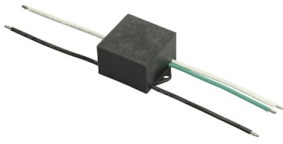

FLOS

F015F44A001 White

Mile Wall 2 Washer Down + Asymmetric Up

NEW

Designed by Antonio Citterio

LED - Power LED - 12W - 489+651lm - 4000K - CRI> 80

LED light source included. Integrated 220-240V ON/OFF and 1-10V or DALI dimmable electrical power. Equipped with double cable gland for electrical connection.

Are you a professional and your project needs consulting and support?

BOOK AN APPOINTMENT

Main specifications

Mounting	Wall
Environments	Outdoor wet location
LED type	Power LED
Lamp category	LED
Number of heads	1
Power (W)	12
System flux (lm)	489+651

Ecodesign and Energy Labelling

This product contains a light source of energy efficiency class D

Replaceable (LED only) light source by a professional

Replaceable control gear by a professional

Accessories & Power Supply

OPTIONAL
Accessory

F990E00A000

S.P.D. (SURGE PROTECTION
DEVICE)